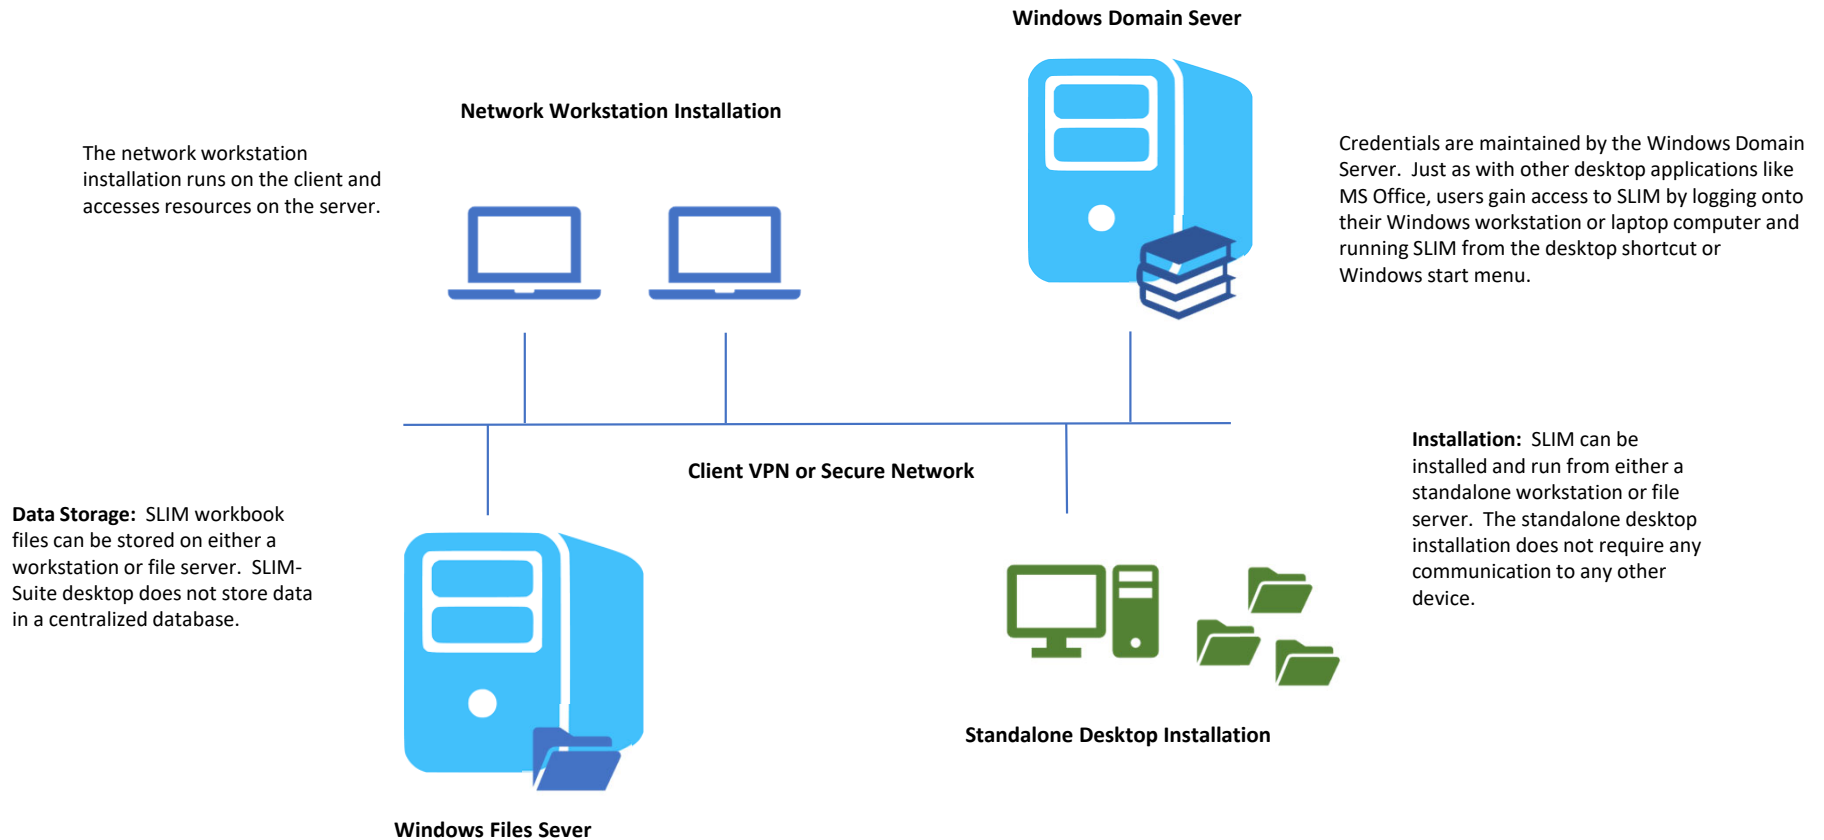

## Security Infrastructure for SLIM-Suite® Windows Desktop Applications

The SLIM®(Software Lifecycle Management) Suite is a commercial off-the-shelf (COTS) desktop application that has been used by Fortune 500 companies and U.S. Government agencies for over 40 years.

## Security Infrastructure for SLIM-Collaborate® Application

SLIM-Collaborate is browser-based application designed to provide Software Lifecycle Management capabilities to a variety of stakeholders. It works with SLIM-Suite desktop applications.